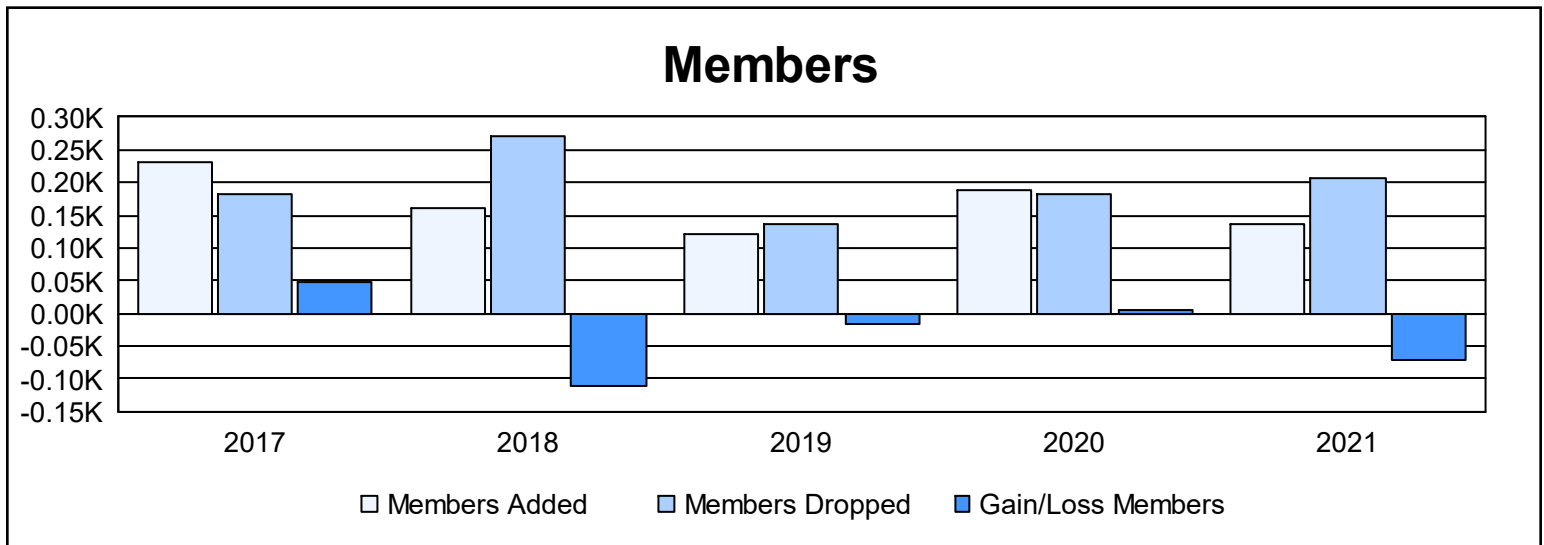

Year	New Clubs	Dropped Clubs	Gain/ Loss Clubs	New Members	Charter Members	Reinstate Members	Transfer Members	Total Member Added	Total Members Dropped	Gain/ Loss Members
2016-2017	1	2	-1	196	23	8	3	230	182	48
2017-2018	1	1	0	114	26	17	3	160	270	-110
2018-2019	1	0	1	82	23	13	4	122	138	-16
2019-2020	2	0	2	105	72	7	3	187	182	5
2020-2021	0	1	-1	123	3	9	0	135	207	-72
<b>Average</b>	<b>1</b>	<b>1</b>	<b>0</b>	<b>124</b>	<b>29</b>	<b>11</b>	<b>3</b>	<b>167</b>	<b>196</b>	<b>-29</b>

### Membership Composition June 2021 Cumulative