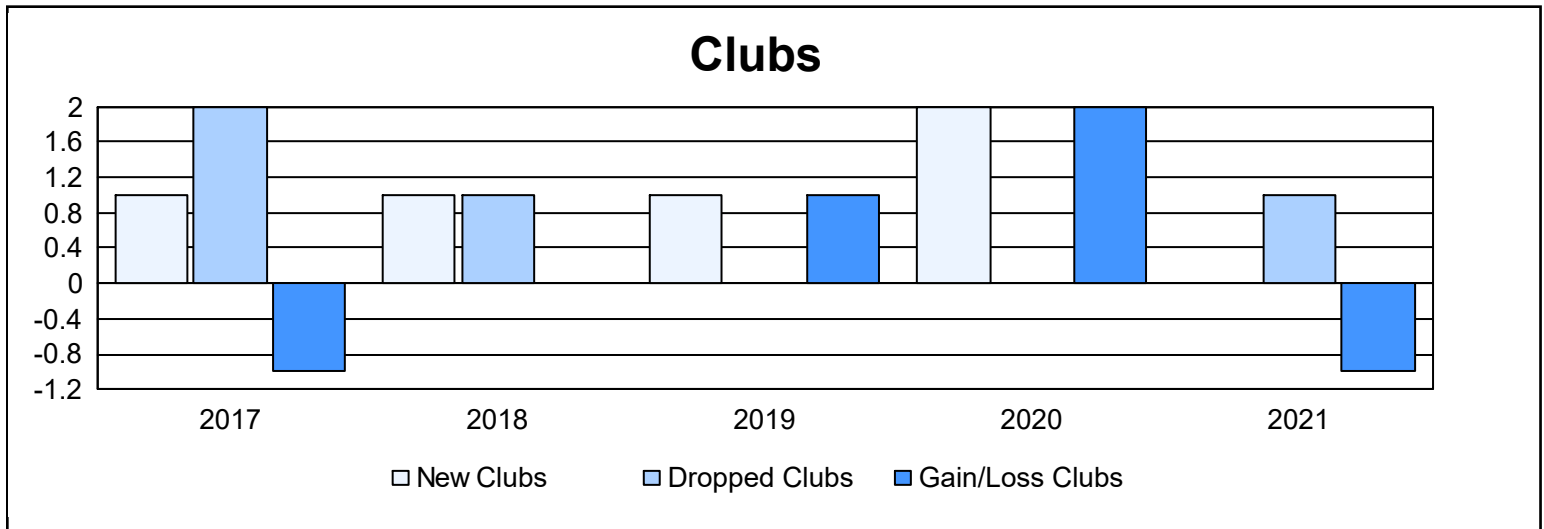

Year	New Clubs	Dropped Clubs	Gain/ Loss Clubs	New Members	Charter Members	Reinstate Members	Transfer Members	Total Member Added	Total Members Dropped	Gain/ Loss Members
2016-2017	1	2	-1	196	23	8	3	230	182	48
2017-2018	1	1	0	114	26	17	3	160	270	-110
2018-2019	1	0	1	82	23	13	4	122	138	-16
2019-2020	2	0	2	105	72	7	3	187	182	5
2020-2021	0	1	-1	123	3	9	0	135	207	-72
<b>Average</b>	<b>1</b>	<b>1</b>	<b>0</b>	<b>124</b>	<b>29</b>	<b>11</b>	<b>3</b>	<b>167</b>	<b>196</b>	<b>-29</b>

### Membership Composition June 2021 Cumulative